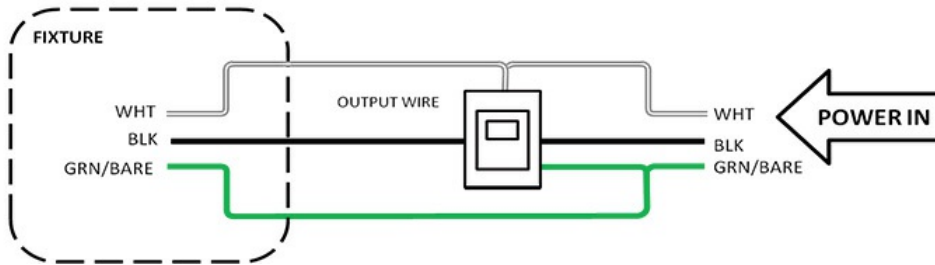

Project: Date:

Prepared By:

Comments

FEATURES

- Patented can-free design with J-box and spring loaded clips attached to LED trim
- IC rated for contact with insulation and Air Tight to prevent heating and cooling losses
- Dimmable to 10% with approved LED dimmers
- Wet-location rated
- Title 24 Compliant (CRI >90)
- ENERGY STAR®
- Interchangeable trim rings available to customize the look of the ceiling

APPLICATIONS

Conference Room
Medical Office
Office Lobby
Residential
Retail

CERTIFICATIONS

OPTICS

- Magnetic interchangeable trim rings available
- Frosted white lens
- Regressed reflector

... Visit our website for more information.

TRIM ORDERING OPTIONS

Model Number	Kelvin (CCT)	Watts	Lumens	CRI	Trim Color
EV608941WH30	3000K	13	826	93	White Can-free

SPECIFICATIONS

Warranty:	5 Years	Max. Ambient Temp:	45° C	R9-Value:	Beam Angle:	99°
Expected Life:	50,000 hrs	Min. Ambient Temp:	-18° C	Power Factor:	THD:	<20%

Project: Date:

Prepared By:

Comments

DIMMING COMPATIBILITY

March 30, 2018							
Easy Up Dimmers (Require neutral wire connection)							
Brand	Type	Series	Model #	Wiring	watts	dimming method	Notes
Lutron	ELV	Divia	DVELV-303P	Single-pole/3-way	300	slide with ON/OFF button	3-Way only works with a 3-Way switch
	ELV	Maestro	MAELV-600	Single-pole/multi-location	600	Digital	Multi-location only work with MA-R (not a dimmer)
	ELV	Nova T	NTELV-300	Single Pole	300	slide to off	
	ELV	Skylark	SELV-303P	Single-pole/3-way	300	slide with ON/OFF button	3-Way only works with a 3-Way switch
	ELV	Skylark Contour	CTELV-303P	Single-pole/3-way	300	slide with ON/OFF button	3-Way only works with a 3-Way switch
	Reverse Phase	Divia	DVRP-253P	Single-pole/3-way	250	slide with ON/OFF button	3-Way only works with a 3-Way switch
	Reverse Phase	Nova T	NTRP 250	Single Pole	250	slide to off	
	Reverse Phase	Skylark Contour	CTRP-253P	Single-pole/3-way	250	slide with ON/OFF button	3-Way only works with a 3-Way switch