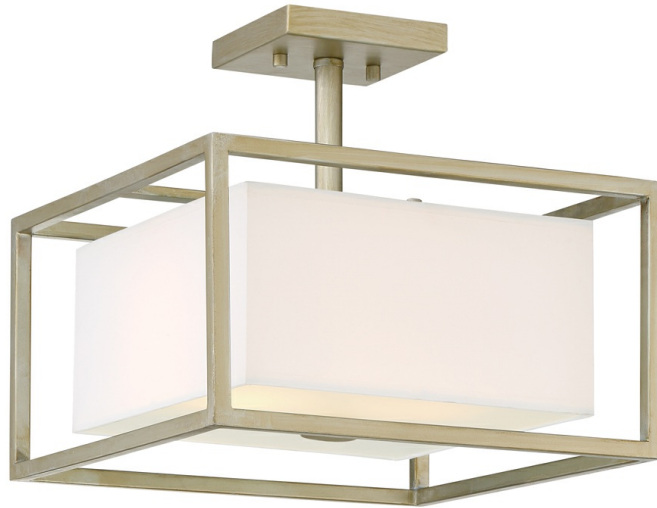

Project: Date:

Prepared By:

Comments

Description

Model: 94111-SG
Collection: Chloe
Finish: Gold
Shade: White Fabric
Features: Etched Glass Diffuser

Dimensions

Width: 13"
Height: 12.25"

Lamping

- 2 Bulb(s), Medium Based Socket
- 60 Watts Max Each
- Twist LED, CFL, Incandescent
- Bulb(s) Not Included

Installation

Mounts to J-Box, hardware included.

Suitable for DAMP locations